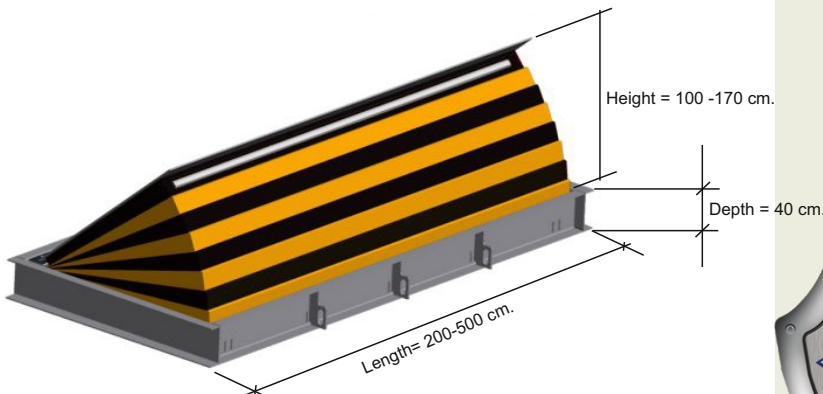

Program Özellikleri	
Program Güvenliği	100 Yıl
Hata Önleme	Power-On-Reset
Hata Takip Özelliği	var
Limit Switch Tipi	Endüktif
Acık Durdurma Özelliği	var
Otomatik Kapanma Özelliği	var
Düşük Güç Uyarı Özelliği	var
Aşırı Akım Koruma	var
Motor Koruma	Gerçek Zaman Saati ile motor koruma
Açılma/ Kapanma Süresi	3-15 sn
Şifre Korumalı Servis Menü	var

Program Features	
100 Years of Security Program	
Power-On -Reset Error Prevention	
Is Bug Tracking Feature	
Inductive Limit Switch Type	
Stop Feature Is Enabled	
Is Auto Power Of Feature	
Is Low Power Warning Feature	
There are Over Current Protection	
Motor Protection motor protection with Real Time Clock	
Opening / Closing Time	3-15 sec
There should Password-Protect Service Menu	

Hidrolik Sistem Özelliği	
Hidrolik Basınç Saati	var
Hidrolik Sıcaklık Saati	var
Hidrolik Seviye Göstergesi	var
Basınç Dayanıklılığı	160 bar
Çalışma Basıncı	20 - 50 bar
Valf Kilidi	var

Hydraulic System	Feature
There Hydraulic Pressure Gauge	
Power Temperature has time	
Power Level Indicator has	
Withstanding pressure	160 bar
Operating Pressure	20 - 50 bar
There Valve Lock