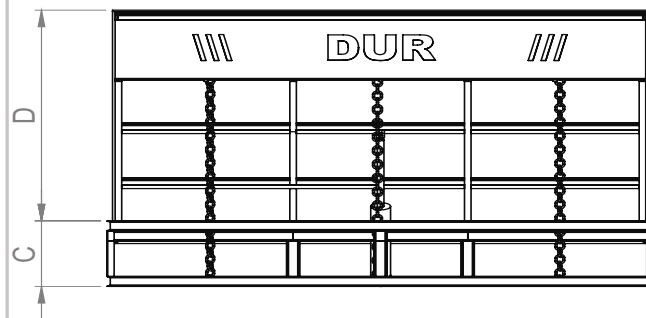

DEFENDER (YÜKSEK GÜVENLİKLİ
ZİNCİR DESTEKLİ ROAD BLOCKER)

DEFENDER (HIGH SECURITY CHAIN
SUPPORTED ROAD BLOCKER)

Teknik Çizim

Technical Drawing

MODEL	A	B	C	D
DEF-2000	2000	1300	400	1000
DEF-3000	3000	1400	400	1000-1300
DEF-4000	4000	1600	600	1000-1400
DEF-5000	5000	1700	600	1000-1500