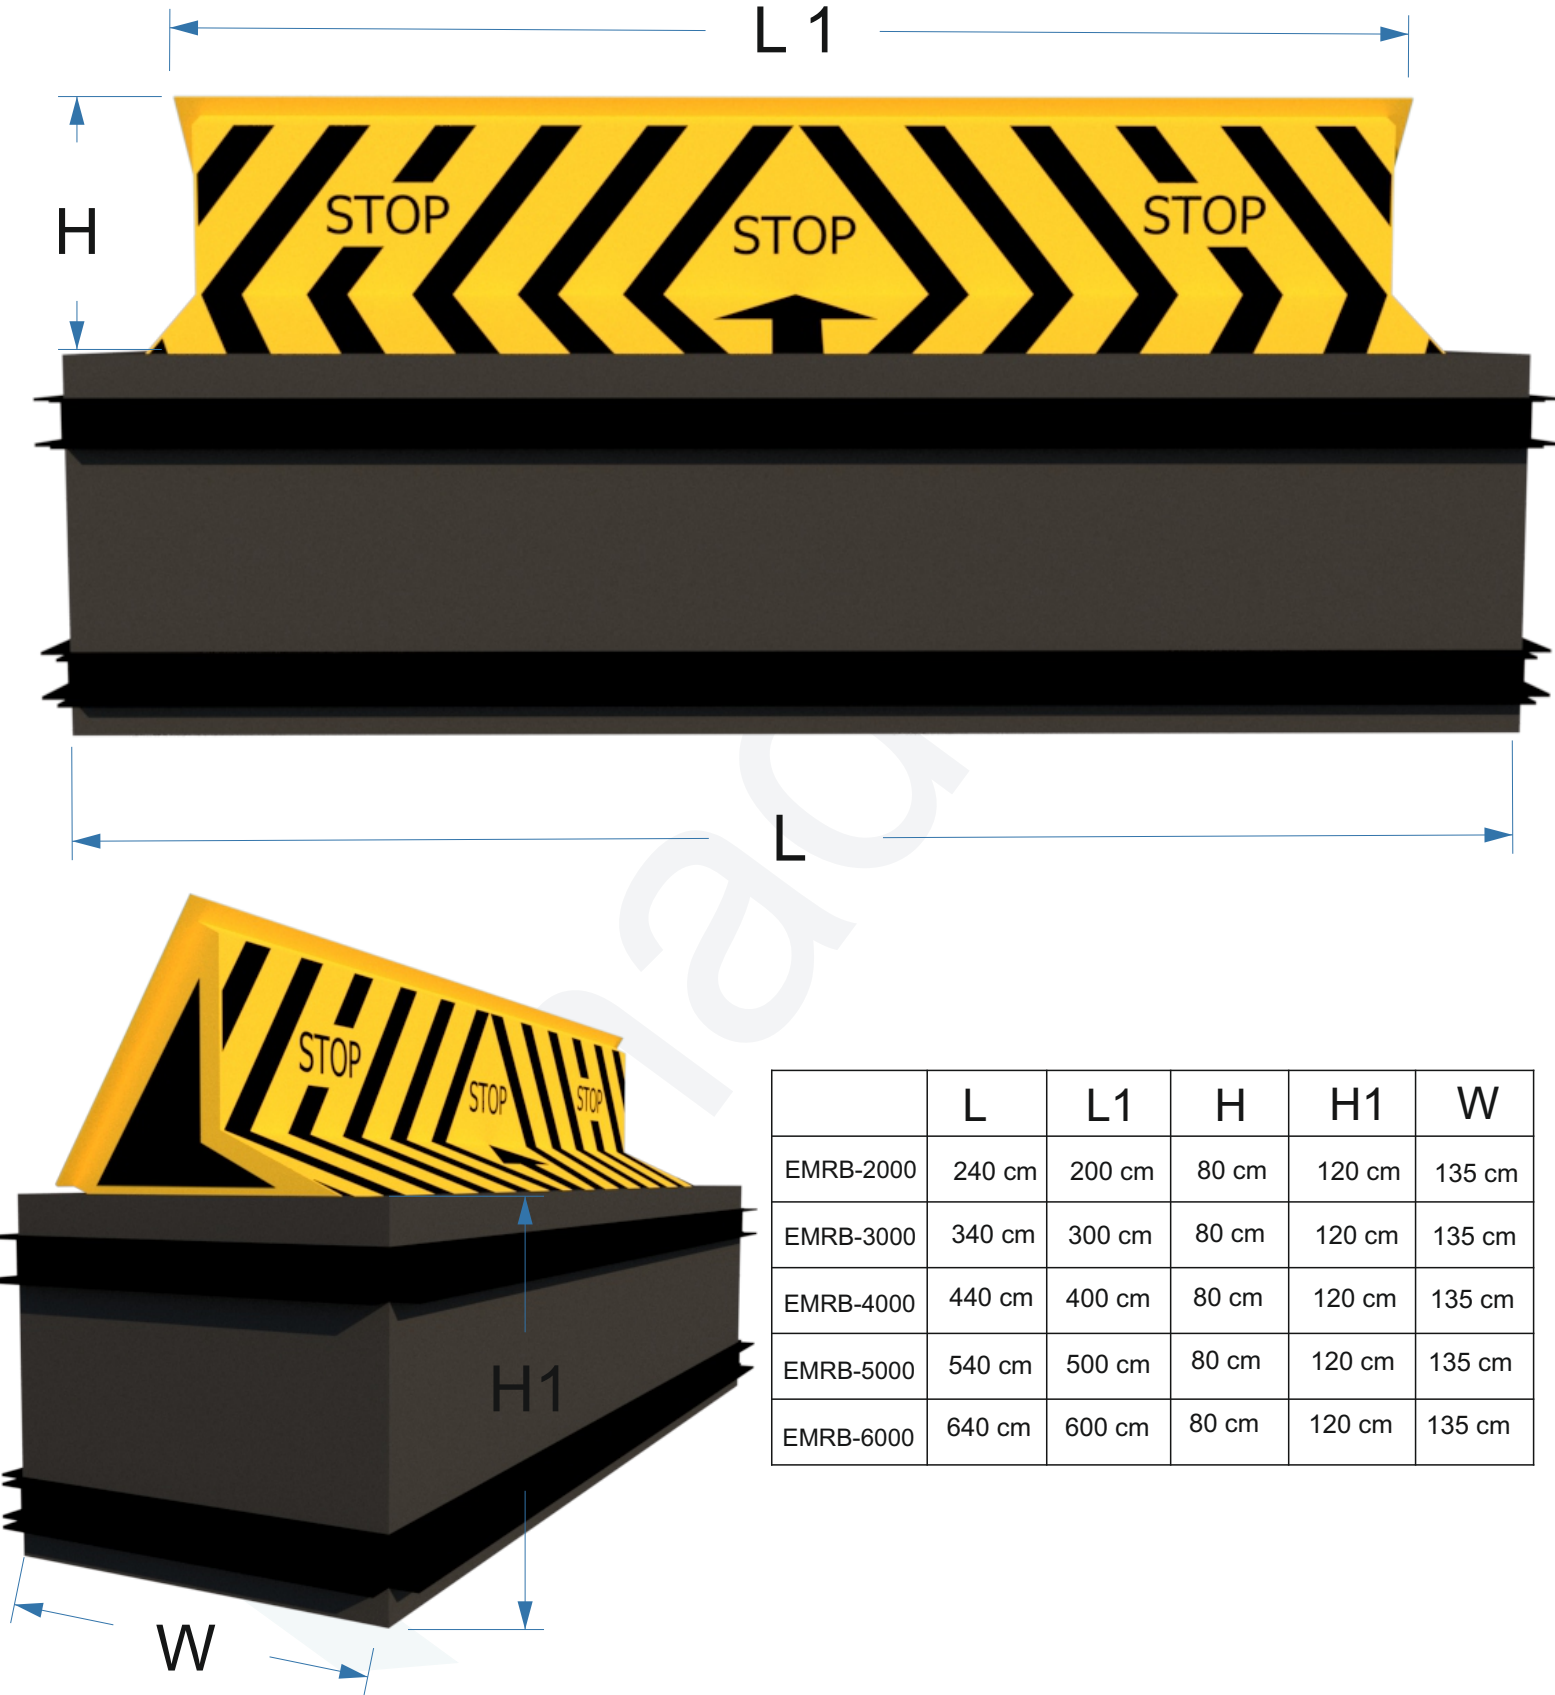

Adres : Saray Mahallesi / Atom Caddesi / Küme Evleri No : 155 Kahramankazan ANKARA / TÜRKİYE

www.madoors.com.tr e-mail : info@madoors.com.tr Tel : 00 90 312 354 64 22 Mobil Tel : 00 90 530 174 30 56