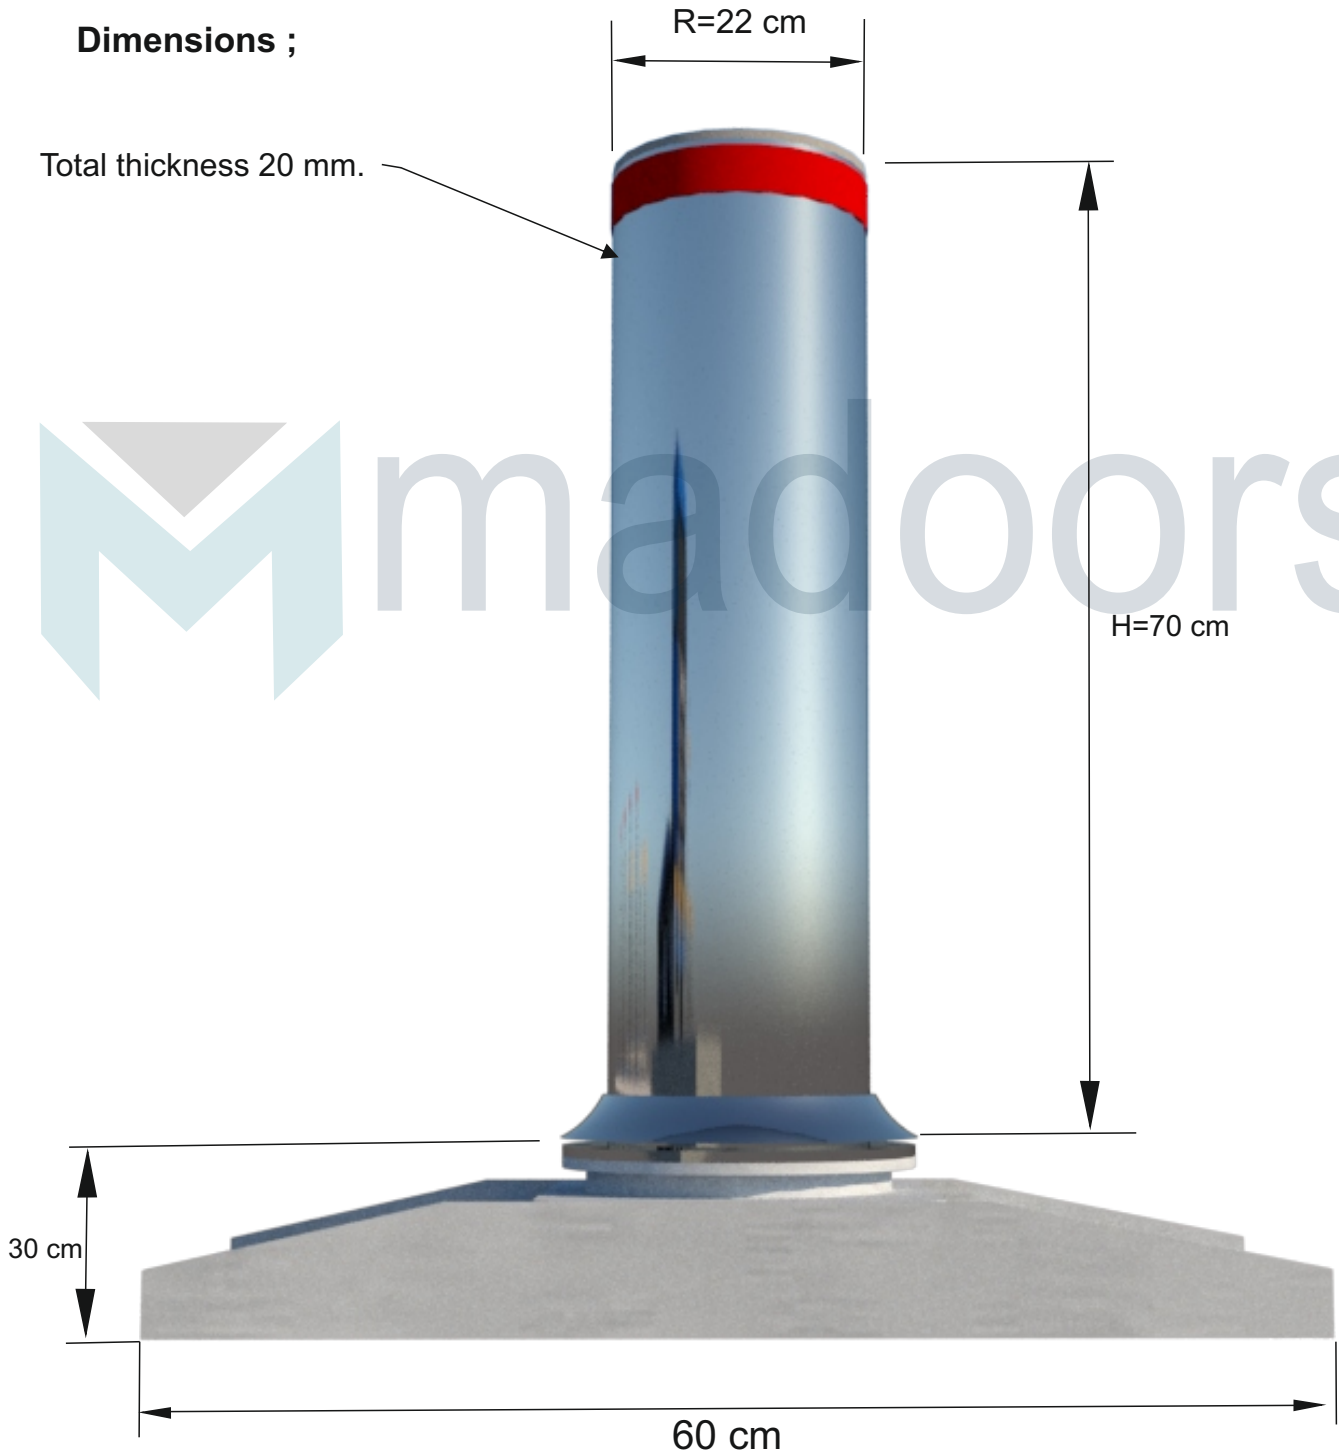

RB-8000 Crash Test Certificate Power Led Light Removable Bollard
Data Sheet And Specification

**RB-8000 Crash Test Certificate Power Led Light Removable Bollard
Data Sheet And Specification**

Specification ;

RB-8000 Crash Test Certificate Power Led Light Removable Bollard
Data Sheet And Specification

Dimensions ;

Total thickness 20 mm.

RB-8000 Crash Test Certificate Power Led Light Removable Bollard
Data Sheet And Specification