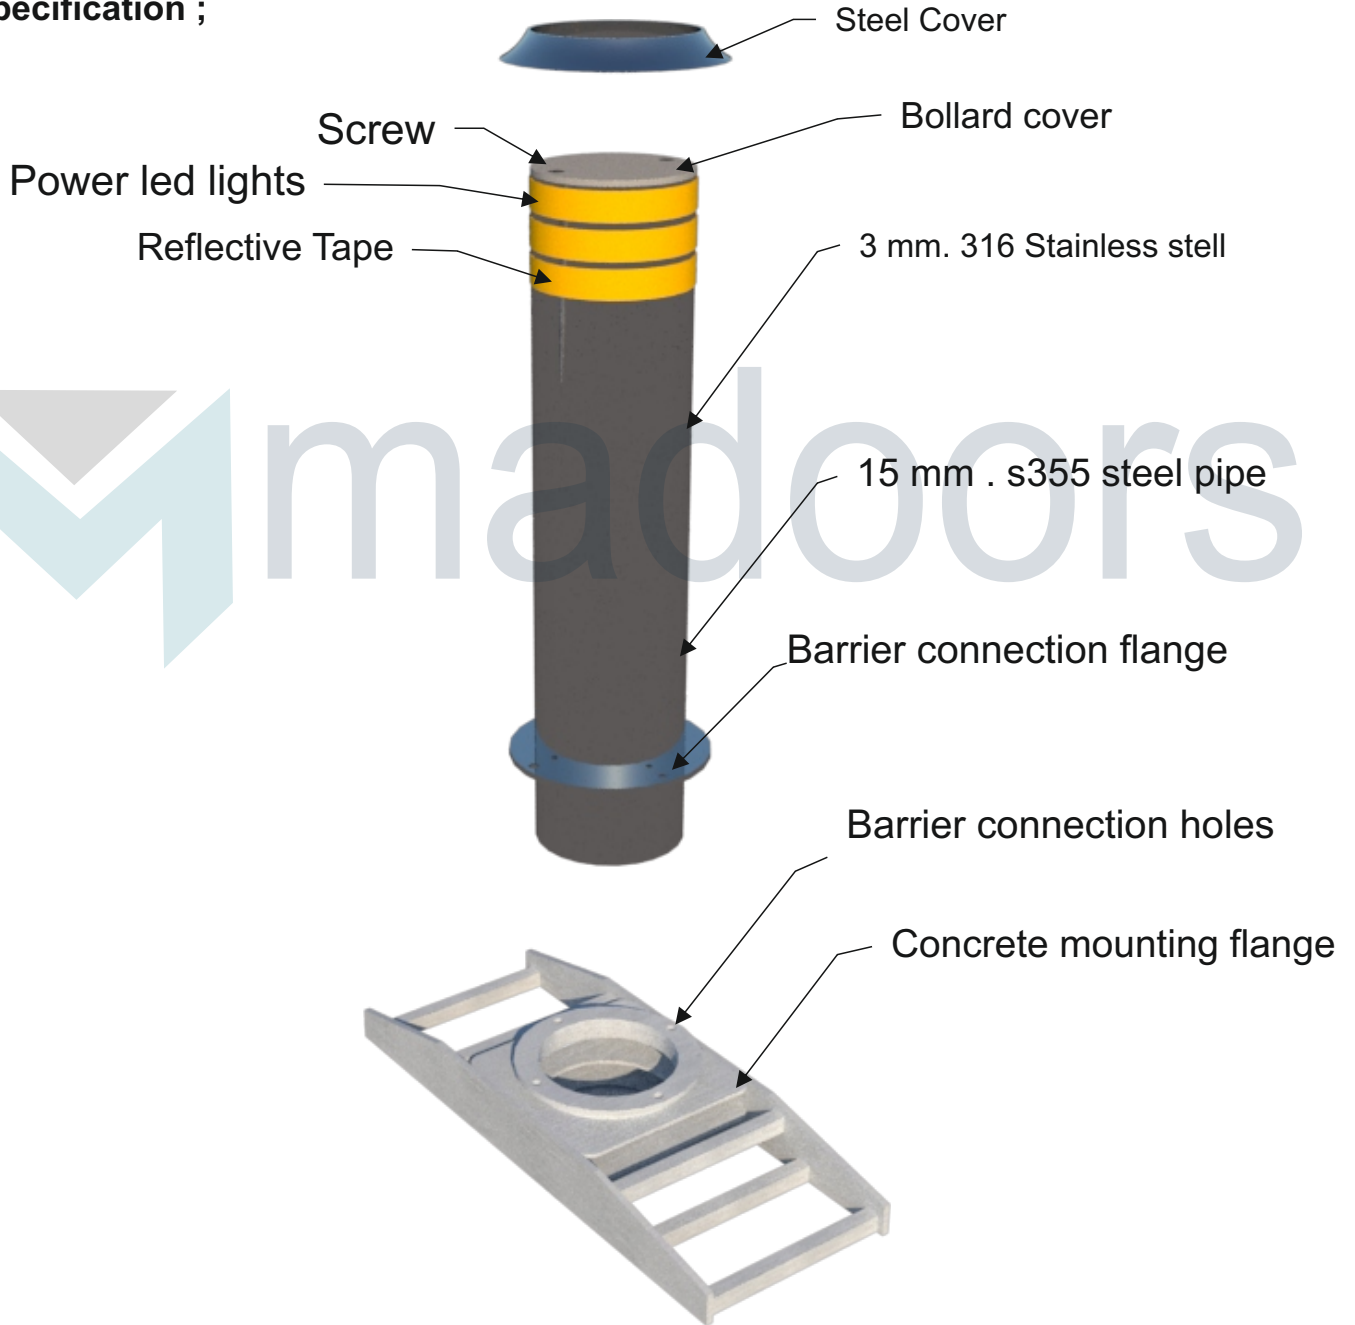

RB-8000 Crash Test Certificate Power Led Light Removable Bollard
Data Sheet And Specification

**RB-8000 Crash Test Certificate Power Led Light Removable Bollard
Data Sheet And Specification**

Specification ;

RB-8000 Crash Test Certificate Power Led Light Removable Bollard
Data Sheet And Specification

Dimensions ;

Total thickness 20 mm.

RB-8000 Crash Test Certificate Power Led Light Removable Bollard
Data Sheet And Specification